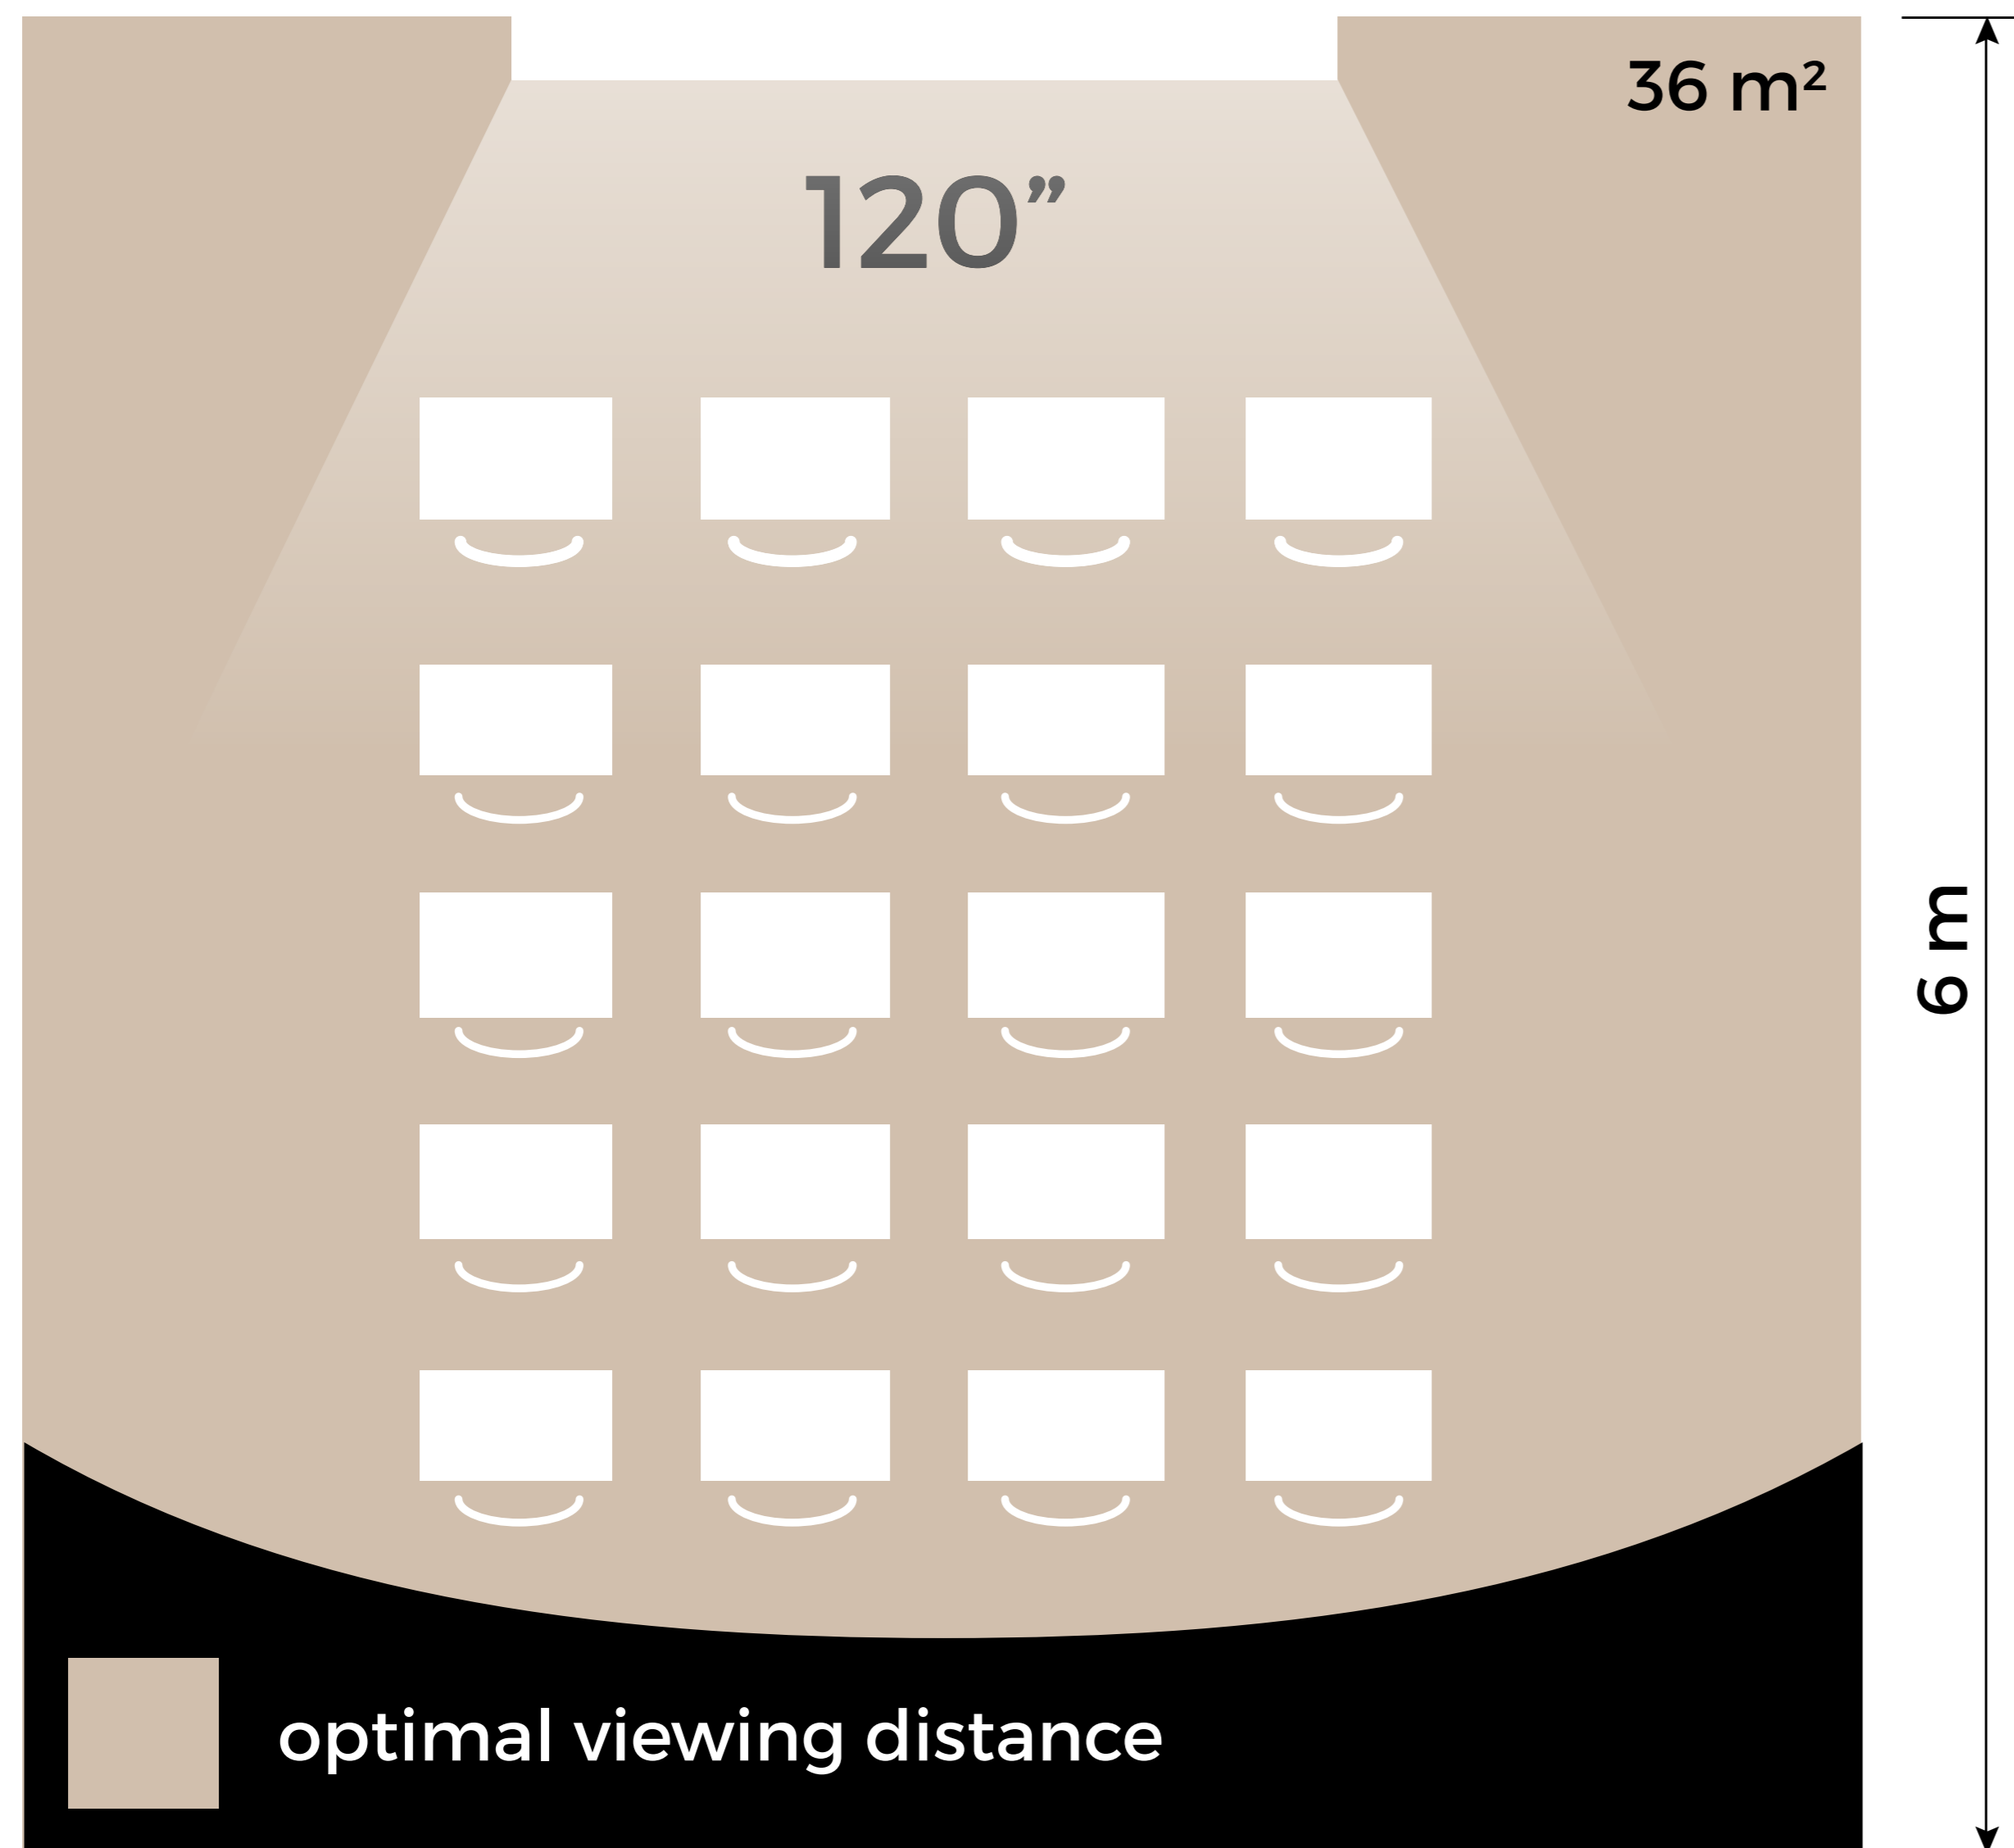

Adaptable spaces

Artome M10 transforms any space for presentation or learning. Only a light coloured wall or a screen is needed as a reflection surface.

The image size grows up to five meters wide by moving the Artome M10 further away from the wall. The sound is suitable for larger events too and the experience can be enlarged with external speakers.

Image size matters

The larger the image, the clearer the information for everyone in the room.

Research* shows, that for analytical viewing the image size from corner to corner should be 120 inches if the viewing distance is 6 meters.

The costs are always known in advance and the delivery time is accurate, as it does not depend on the progress of other contractors.

Traditional AV plan

Same with Artome

ARTOME M10

General specs

Name	Artome M10
Product code	43030-002
Frame material	Birch plywood
Surface finish	Laminated white (default)
Fabric color	Sand (default)
Dimensions	(W x H x D) 52 x 80 x 47,5 cm
Weight	49 kg
19" rack	3 U
Package size	(W x H x D) 80 x 94 x 60 cm
Number of packages	1
Warranty	24 kk Projector 5 years or 20000 h

Technical specs

Projector	Epson EB-805F
Resolution	Full HD 1080p, 1920 x 1080, 16:9
Brightness	5000 lm
Sound	Embedded 2.1 -speaker system Max. SPL 105 dB @ 1 m
Image size	60"-150"
Connections	HDMI in x2 HDMI out Mic in x2 Stereo audio out (balanced) HDBaseT
Controls	Power, Source, Vol +/-, Pause, Freeze