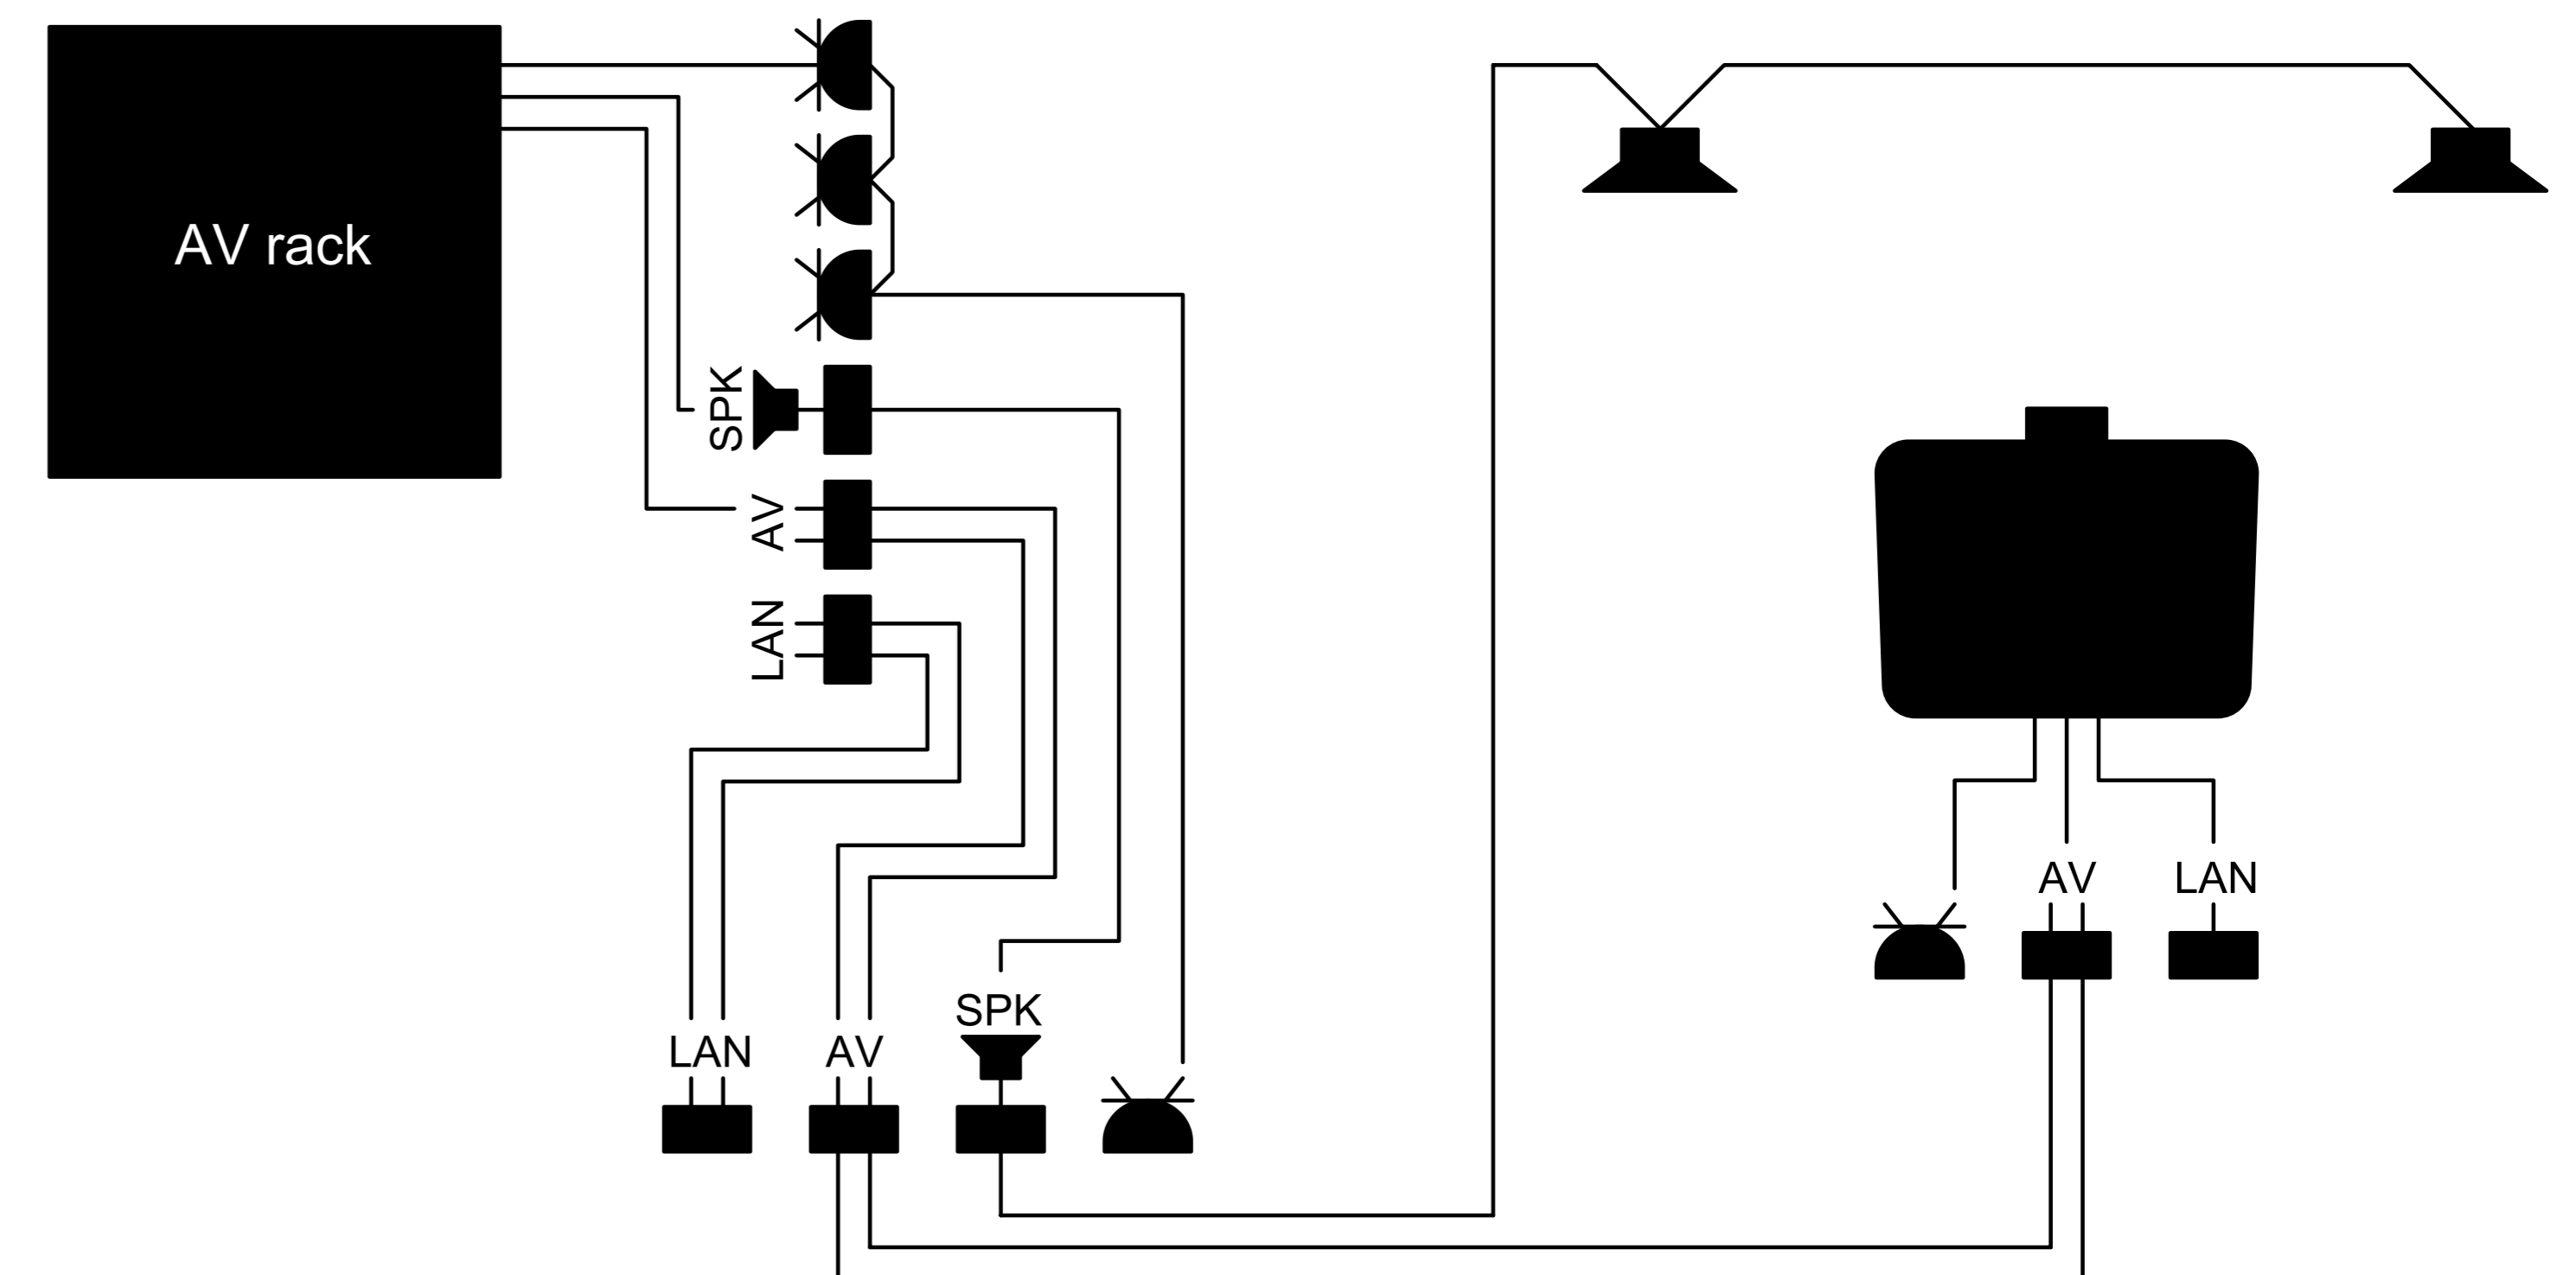

Positive effects for construction

Artome M10 reduces the total cost of construction. It eliminates the need for electrical planning, cabling or installation.

The costs are always known in advance and the delivery time is accurate, as it does not depend on the progress of other contractors.

Traditional AV plan