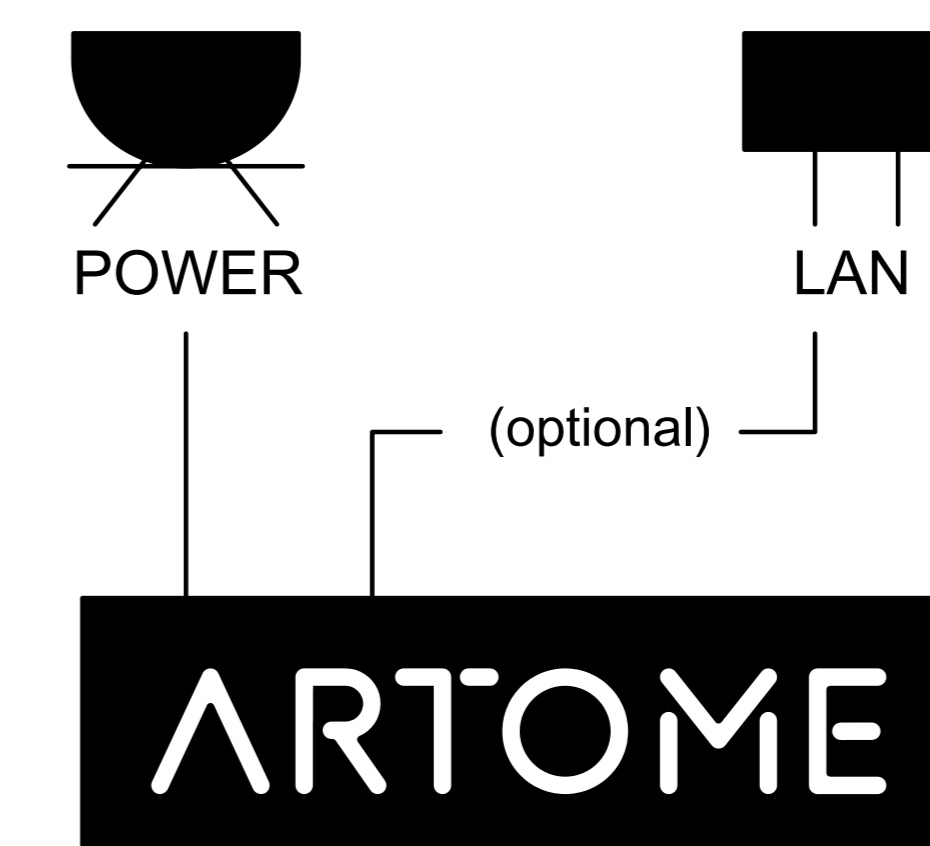

Image size matters

The larger the image, the clearer the information for everyone in the room.

Research* shows, that for analytical viewing the image size from corner to corner should be 120 inches if the viewing distance is 6 meters.

The costs are always known in advance and the delivery time is accurate, as it does not depend on the progress of other contractors.

Traditional AV plan

Same with Artome

ARTOME M10

General specs

Name	Artome M10
Product code	43030-002
Frame material	Birch plywood
Surface finish	Laminated white (default)
Fabric color	Sand (default)
Dimensions	(W x H x D) 52 x 80 x 47,5 cm
Weight	49 kg
19" rack	3 U
Package size	(W x H x D) 80 x 94 x 60 cm
Number of packages	1
Warranty	24 kk Projector 5 years or 20000 h

Technical specs

Projector	Epson EB-805F
Resolution	Full HD 1080p, 1920 x 1080, 16:9
Brightness	5000 lm
Sound	Embedded 2.1 -speaker system Max. SPL 105 dB @ 1 m
Image size	60"-150"
Connections	HDMI in x2 HDMI out Mic in x2 Stereo audio out (balanced) HDBaseT
Controls	Power, Source, Vol +/-, Pause, Freeze